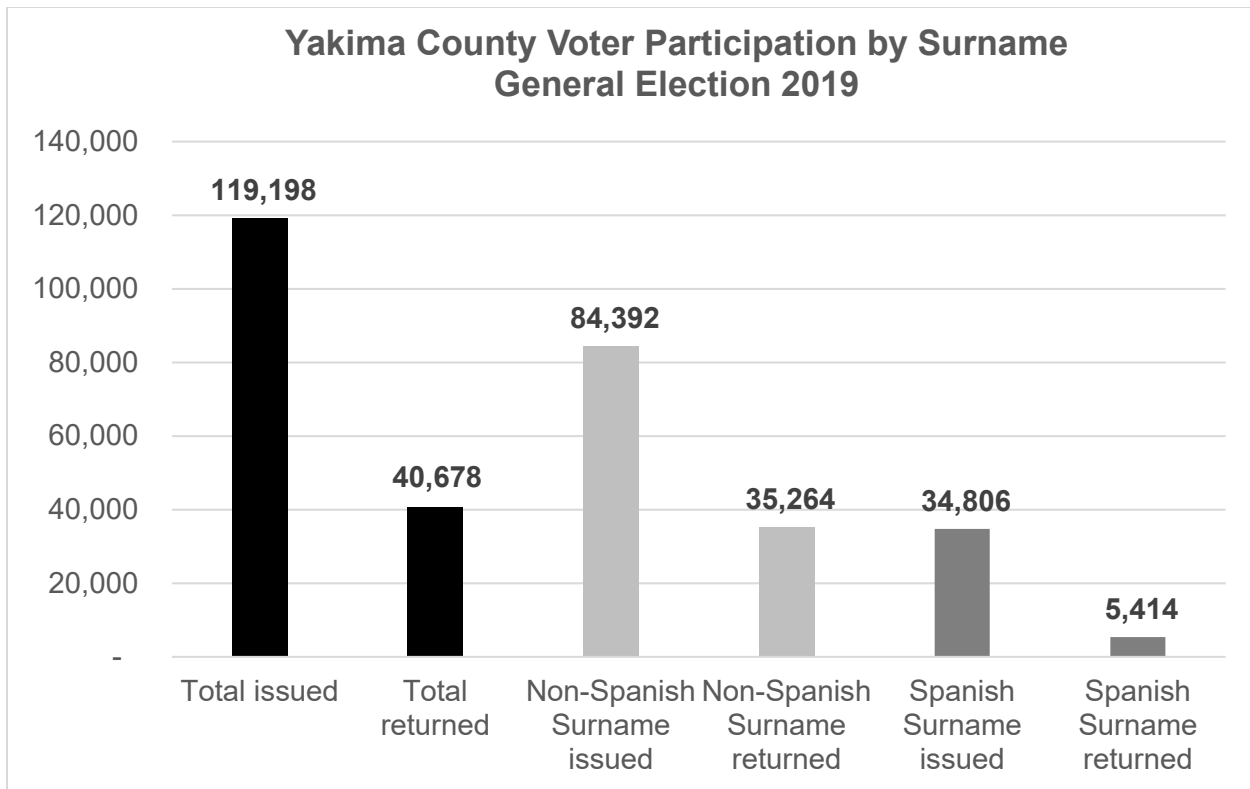

Yakima County Voter Participation by Surname General Election 2019

District	Total issued	Total returned	%	Spanish Surname issued	Spanish Surname returned	%
City of Grandview	3,561	805	23%	2,356	307	13%
City of Granger	1,093	286	26%	859	192	22%
City of Mabton	660	135	20%	557	99	18%
City of Moxee	1,987	533	27%	616	79	13%
City of Selah	4,177	1,611	39%	460	81	18%
City of Sunnyside	4,984	1,126	23%	3,404	421	12%
City of Tieton	474	115	24%	237	18	8%
City of Toppenish	3,041	774	25%	2,272	497	22%
City of Union Gap	2,848	705	25%	1,031	119	12%
City of Wapato	1,602	348	22%	1,248	258	21%
City of Yakima - District 1	3,265	754	23%	2,015	341	17%
City of Yakima - District 3	6,321	2,135	34%	1,655	221	13%
City of Yakima - District 5	6,710	2,531	38%	1,399	223	16%
City of Yakima - District 7	8,568	3,286	38%	1,335	217	16%
City of Zillah	1,571	594	38%	418	82	20%
Town of Harrah	264	59	22%	126	8	6%
Town of Naches	512	193	38%	31	5	16%
Countywide	119,198	40,678	34%	34,806	5,414	16%