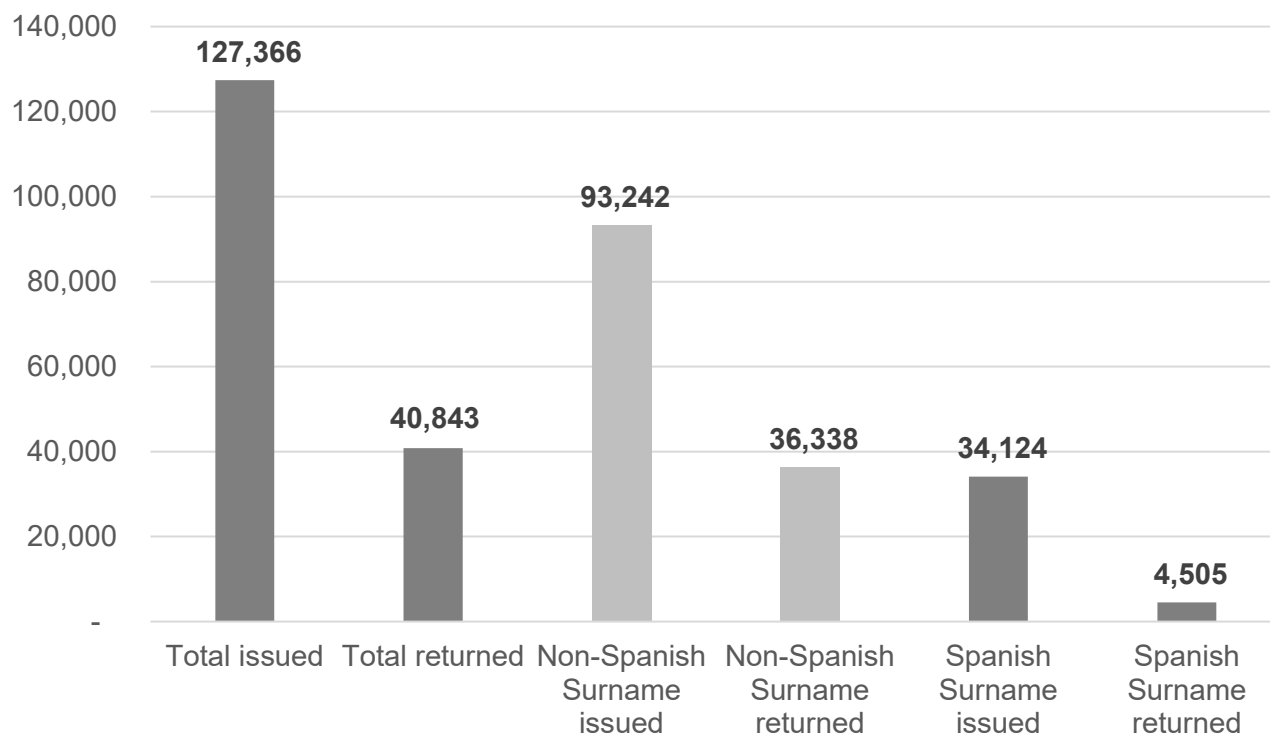

Yakima County Voter Participation by Surname General Election 2021

Voter participation by city/town:

District	Total issued	Total returned	%	Spanish Surname issued	Spanish Surname returned	%
City of Grandview	3,929	683	17%	2,395	225	9%
City of Granger	1,222	200	16%	908	115	13%
City of Mabton	709	184	26%	564	136	24%
City of Moxee	2,291	652	28%	703	83	12%
City of Selah	4,653	1,681	36%	553	81	15%
City of Sunnyside	5,479	1,119	20%	3,486	405	12%
City of Tieton	549	140	26%	239	13	5%
City of Toppenish	3,187	562	18%	2,213	330	15%
City of Union Gap	2,993	595	20%	1,075	78	7%
City of Wapato	1,742	236	14%	1,236	153	12%
City of Yakima - District 2	4,331	618	14%	2,442	255	10%
City of Yakima - District 4	5,544	1,540	28%	1,740	206	12%
City of Yakima - District 6	10,171	1,468	14%	1,053	252	24%
City of Zillah	1,474	697	47%	368	88	24%
Town of Harrah	290	72	25%	136	21	15%
Town of Naches	557	234	42%	22	1	5%
Countywide	127,366	40,843	32%	34,124	4,505	13%